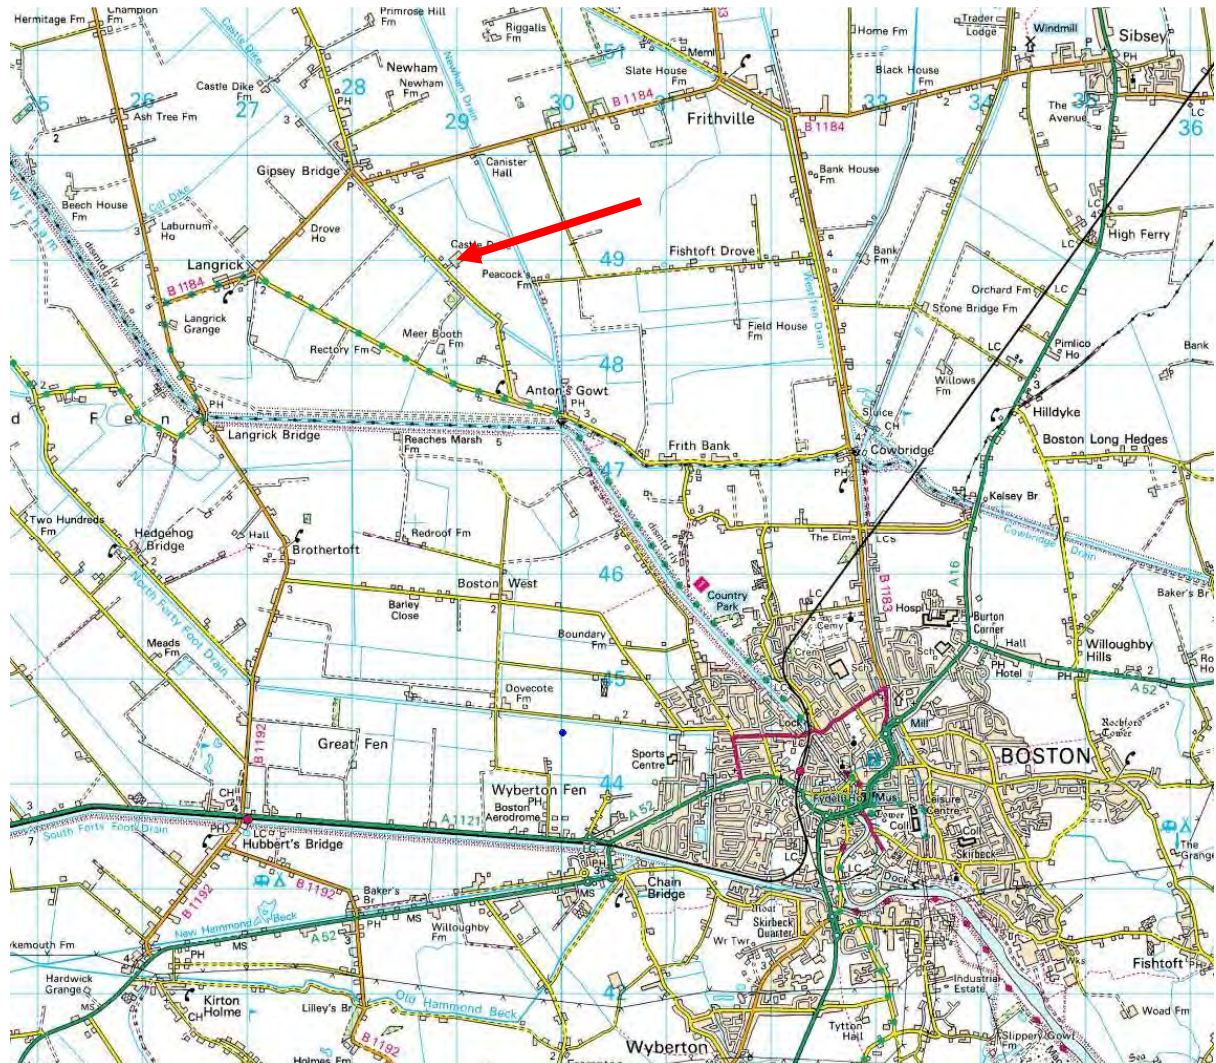

The Cross Country is to be held at:

Castledyke Equestrian Centre, Gipsy Bridge, Boston, PE22 7BW. OS reference TF290490

Follow the XC signs when you are close to the venue

Please note that there will be cooked food available this year such as bacon butties